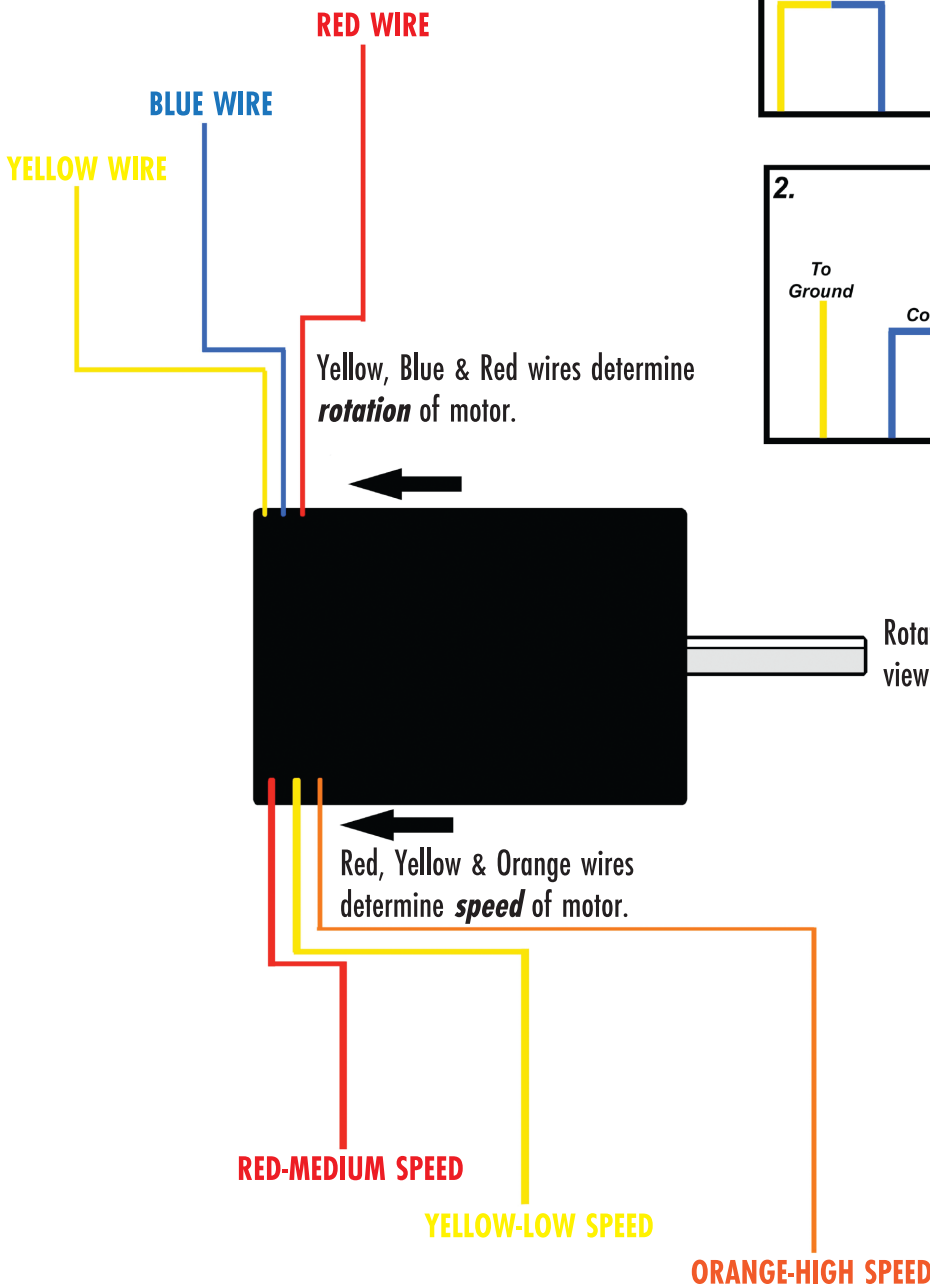

# BLOWER MOTOR 6 WIRE 35593

1.) **CLOCKWISE ROTATION:** Connect Yellow and Blue wire together. Connect Red wire to Ground.

2.) **COUNTER CLOCKWISE ROTATION:** Connect Yellow wire to Ground. Connect Red and Blue wire together.